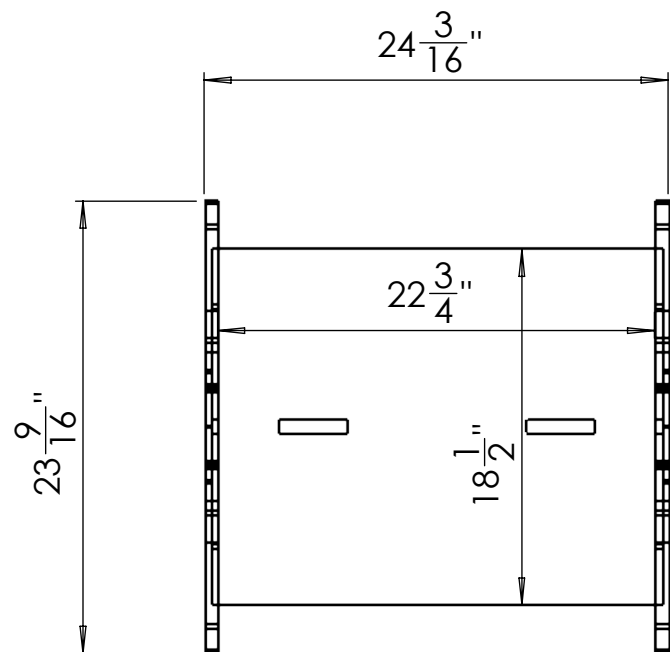

**** DO NOT LEAVE CHILD UNATTENDED WHILE USING EQUIPMENT ****

TOP VIEW

FRONT VIEW

ISO VIEW

SIDE VIEW

DRY FIT ALL PARTS BEFORE FINAL ASSEMBLY

EXPLODED VIEW

114 Advance Blvd
BRAMPTON, ON, L5T 4J4
TEL 905.453.9729
www.two-sticks.ca

PARTS LIST:

Baltic Birch Plywood

HARDWARE INCLUDED

-2" LONG SCREWS X 6 PC
- SANDPAPER

REV 1 - OCT 13, 2020

PROJECT:
Bench 11in High

SCALE: [1:8] DRAWN BY:
Alex

DATE: 14/10/2020 JOB No. 20-107

DRAWING NUMBER

L Table 18in High Assembly