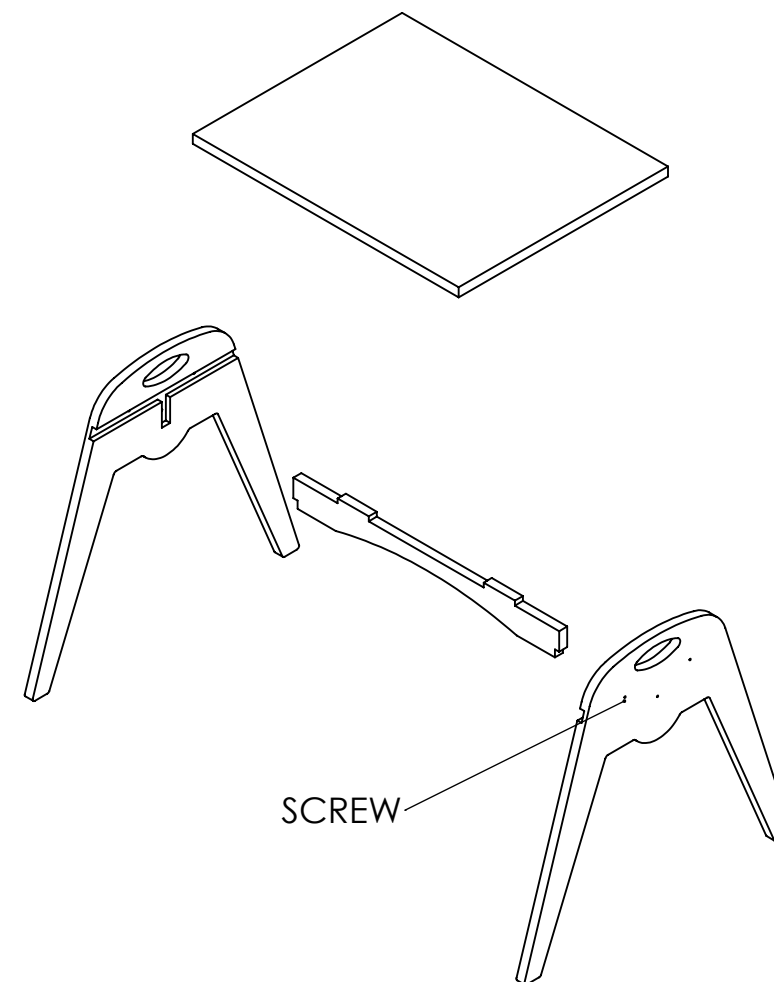

**** DO NOT LEAVE CHILD UNATTENDED WHILE USING EQUIPMENT ****

TOP VIEW

FRONT VIEW

ISO VIEW

SIDE VIEW

DRY FIT ALL PARTS BEFORE FINAL ASSEMBLY

EXPLODED VIEW

114 Advance Blvd
BRAMPTON, ON, L5T 4J4
TEL 905.453.9729
www.two-sticks.ca

PARTS LIST:

Baltic Birch Plywood

HARDWARE INCLUDED

-2" LONG SCREWS X 6 PC
- SANDPAPER

REV 1 - OCT 13, 2020

PROJECT:
Bench 11in High

SCALE: [1:8] DRAWN BY:
Alex

DATE: 14/10/2020 JOB No. 20-107

DRAWING NUMBER

L Table 18in High Assembly