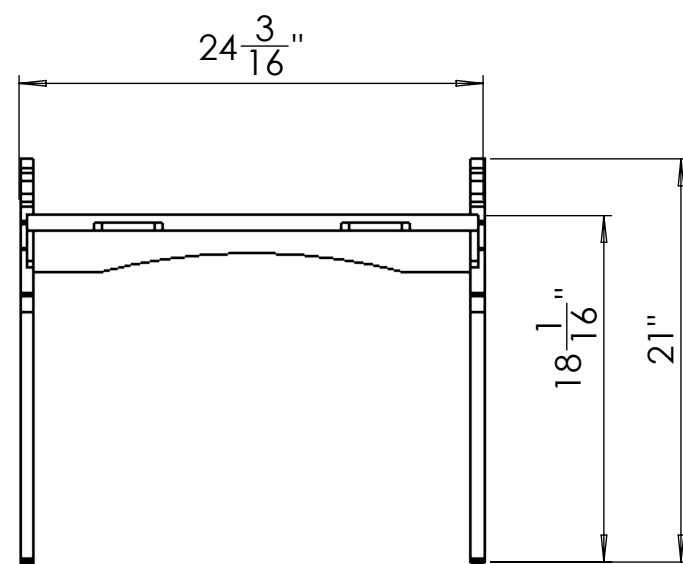

** DO NOT LEAVE CHILD UNATTENDED WHILE USING EQUIPMENT **

FRONT VIEW

DRY FIT ALL PARTS BEFORE FINAL ASSEMBLY

114 Advance Blvd
BRAMPTON, ON, L5T 4J4
TEL 905.453.9729
www.two-sticks.ca

PARTS LIST:

Baltic Birch Plywood

HARDWARE INCLUDED

-2" LONG SCREWS X 6 PC
- SANDPAPER

REV 1 - OCT 13, 2020

PROJECT:
Bench 11in High

SCALE: [1:8] DRAWN BY:
Alex

DATE: 14/10/2020 JOB No. 20-107

DRAWING NUMBER

L Table 18in High Assembly