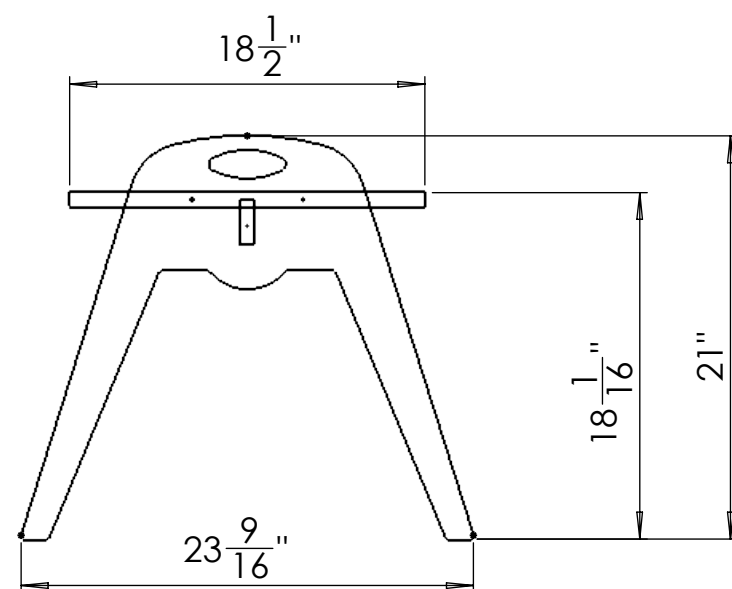

**** DO NOT LEAVE CHILD UNATTENDED WHILE USING EQUIPMENT ****

TOP VIEW

FRONT VIEW

ISO VIEW

SIDE VIEW

DRY FIT ALL PARTS BEFORE FINAL ASSEMBLY

EXPLODED VIEW

114 Advance Blvd
BRAMPTON, ON, L5T 4J4
TEL 905.453.9729
www.two-sticks.ca

PARTS LIST:

Baltic Birch Plywood

HARDWARE INCLUDED

-2" LONG SCREWS X 6 PC
- SANDPAPER

REV 1 - OCT 13, 2020

PROJECT:
Bench 11in High

SCALE: [1:8] DRAWN BY:
Alex

DATE: 14/10/2020 JOB No. 20-107

DRAWING NUMBER

L Table 18in High Assembly