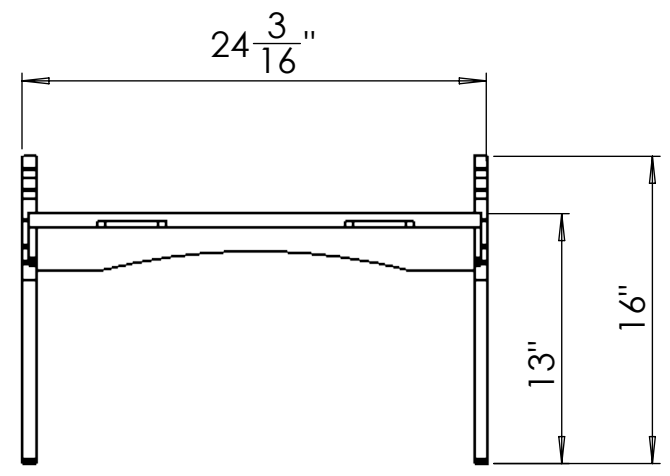

HARDWARE INCLUDED
-2" LONG SCREWS X 6 PC
- SANDPAPER

REV 1 - OCT 13, 2020

PROJECT:
Bench 11in High

SCALE: 1:8	DRAWN BY: Alex
DATE: 14/10/2020	JOB No. 20-107

DRAWING NUMBER

S Table 13in High Assembly

TOP VIEW

ISO VIEW

EXPLODED VIEW

FRONT VIEW

SIDE VIEW