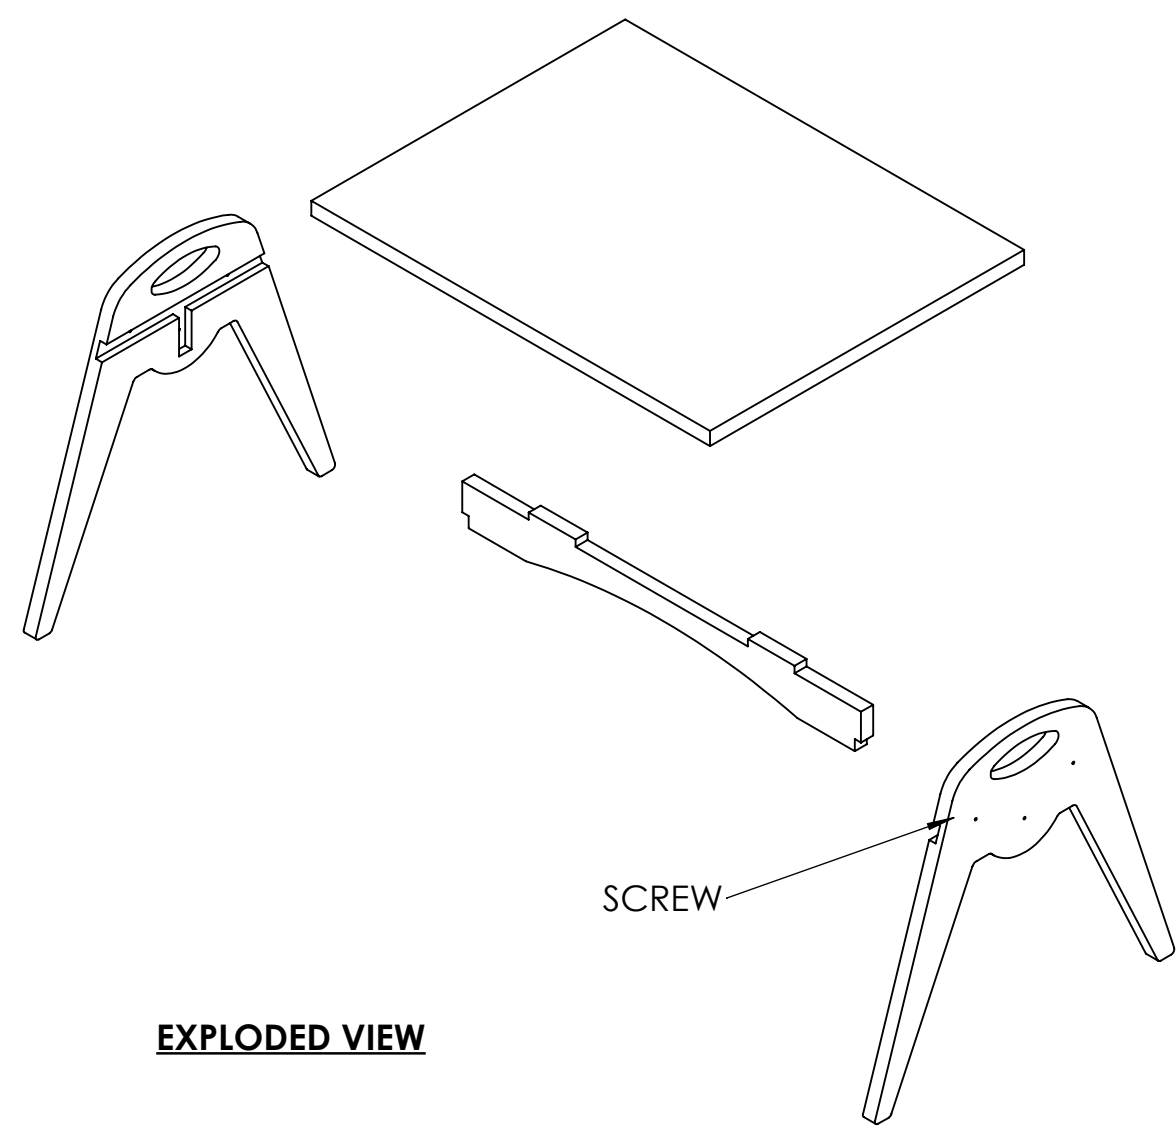

HARDWARE INCLUDED
-2" LONG SCREWS X 6 PC
- SANDPAPER

REV 1 - OCT 13, 2020

PROJECT:
Bench 11in High

SCALE: 1:8	DRAWN BY: Alex
DATE: 14/10/2020	JOB No. 20-107

DRAWING NUMBER

S Table 13in High Assembly

TOP VIEW

ISO VIEW

EXPLODED VIEW

FRONT VIEW

SIDE VIEW