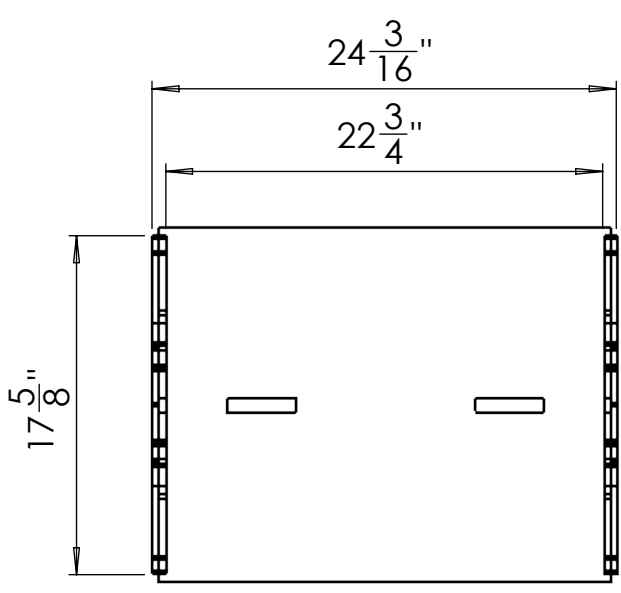

HARDWARE INCLUDED
-2" LONG SCREWS X 6 PC
- SANDPAPER

REV 1 - OCT 13, 2020

PROJECT:
Bench 11in High

SCALE: 1:8	DRAWN BY: Alex
DATE: 14/10/2020	JOB No. 20-107

DRAWING NUMBER

S Table 13in High Assembly

TOP VIEW

ISO VIEW

EXPLODED VIEW

FRONT VIEW

SIDE VIEW