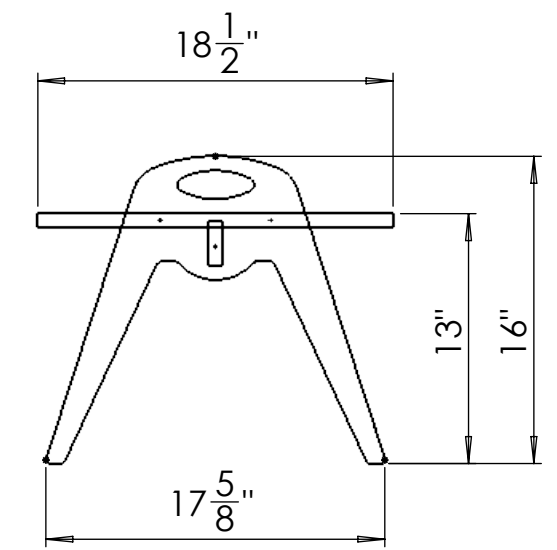

HARDWARE INCLUDED
-2" LONG SCREWS X 6 PC
- SANDPAPER

REV 1 - OCT 13, 2020

PROJECT:
Bench 11in High

SCALE: 1:8	DRAWN BY: Alex
DATE: 14/10/2020	JOB No. 20-107

DRAWING NUMBER

S Table 13in High Assembly

TOP VIEW

ISO VIEW

EXPLODED VIEW

FRONT VIEW

SIDE VIEW